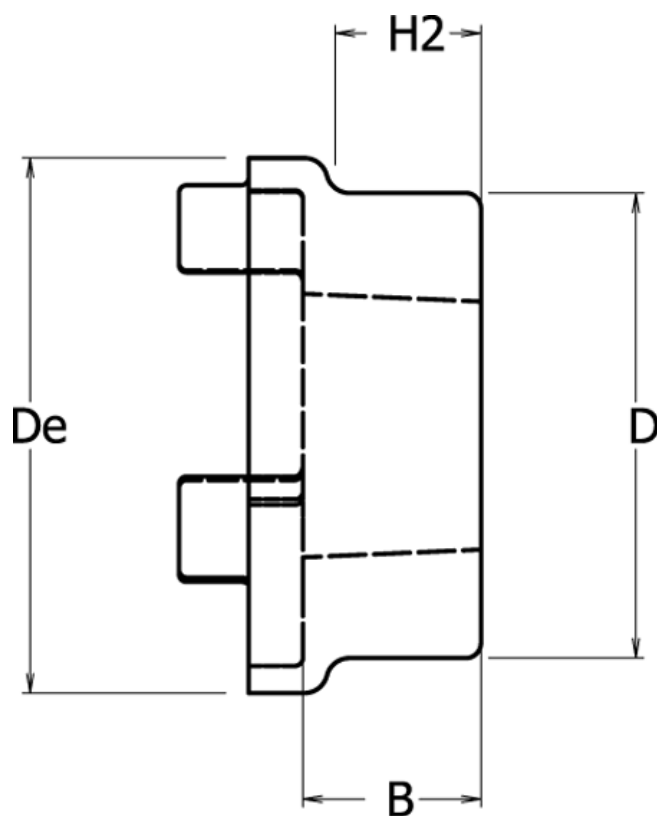

Article number: 3303280F

Description: Coupling Hub HRC-F 280  
w/Taperbushing indvendig 3525 maks. boring 100 mm

## Measures

---

B	= 66.5
D	= 206
De	= 275
For bush	= 3525
H2	= 51